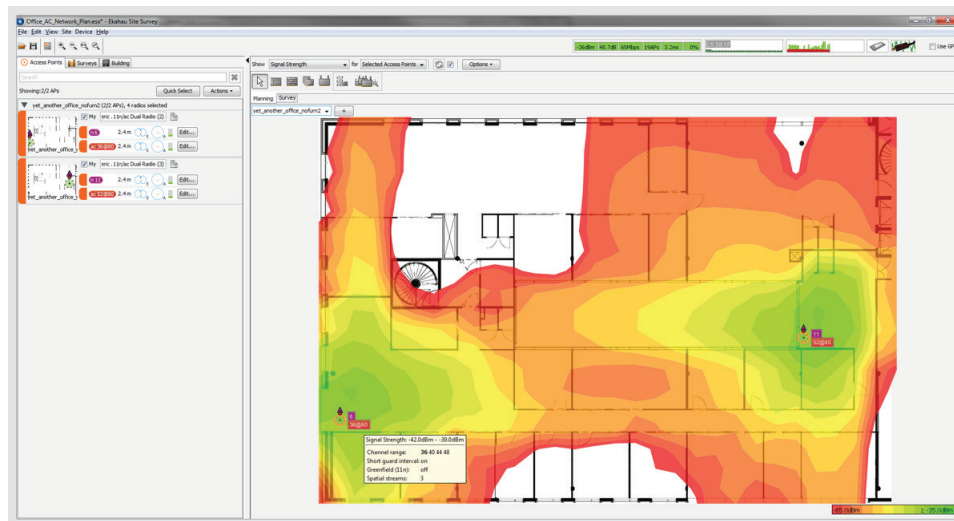

## Wireless Optimization Service

Sample Wireless Optimization Report

At the end of the survey, you will receive a detailed report that includes:

- Recommendations for access point locations and configurations including detailed coverage maps
- Coverage performance and simulation reports
- An in-depth analysis including easy to read and accurate color coded heat maps with options including signal strength, data rate, packet loss, roaming, overlap, spectrum utilization and more
- Identification of issues such as rogue access points, number of SSIDs or security policies, misconfigured access points, and problems with throughput, interference and/or coverage